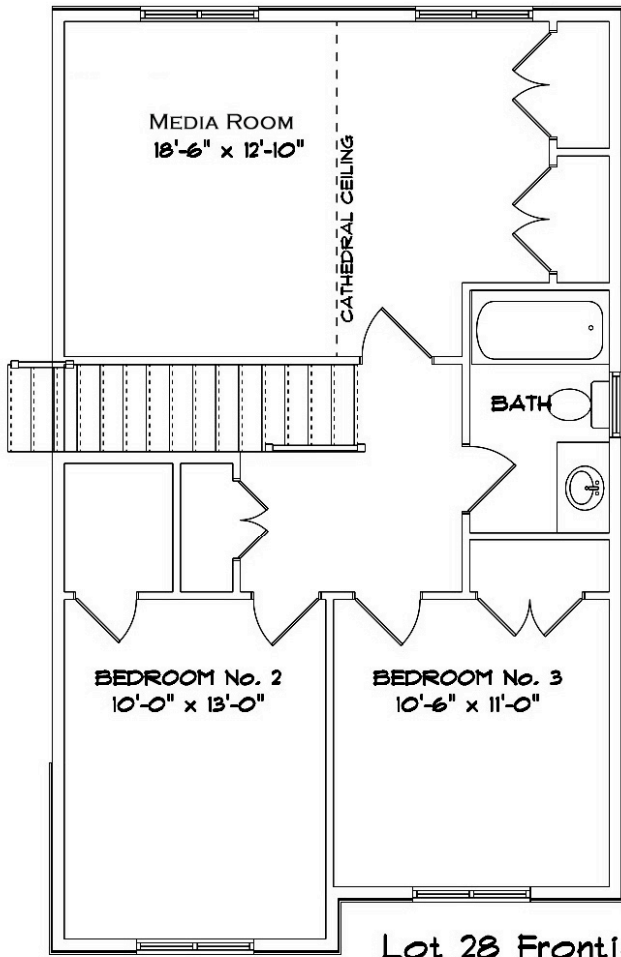

Lot 28 Frontier
 Main Floor
 1279 sq.ft.

Lot 28 Frontier
Upper Floor
773 sq. ft.